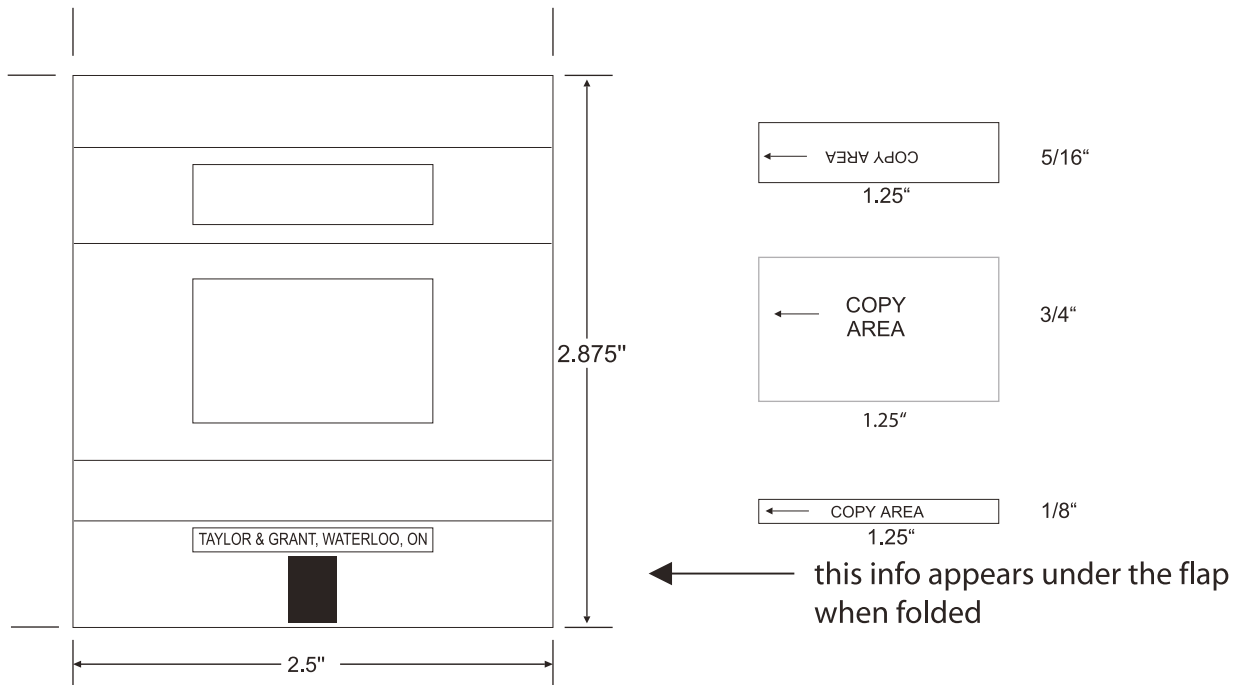

Artwork Template

Peppermint Soft Pastel Mints

Candy Die
 Max. Image Area 1 1/4" x 3/4"
 100%

*Hot Stamp Imprint area (for orders of fewer than 10 cases)

* **Grey indicates maximum imprint area.**

CUSTOM WRAPPER

100%

*Flexographic Printed Wrapper Imprint area (for orders of 10 or more cases)